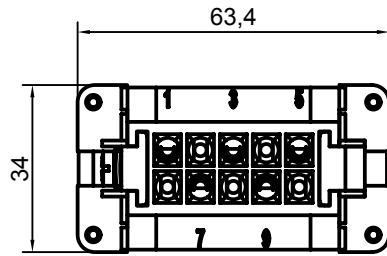

Diritti riservati All rights reserved

Date 29.11.2006	CMEM 03 T	Scale	
Sign.	male insert, screw, 03P 16A 500V	1:1	