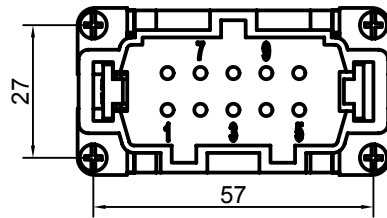

Diritti riservati All rights reserved

Date 29.11.2006	CMEM 03 T	Scale	
Sign.	male insert, screw, 03P 16A 500V	1:1	