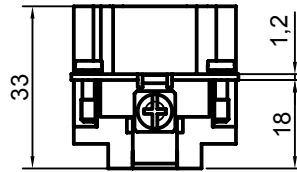

Diritti riservati All rights reserved

Date 29.11.2006	CMEM 03 T	Scale	
Sign.	male insert, screw, 03P 16A 500V	1:1	